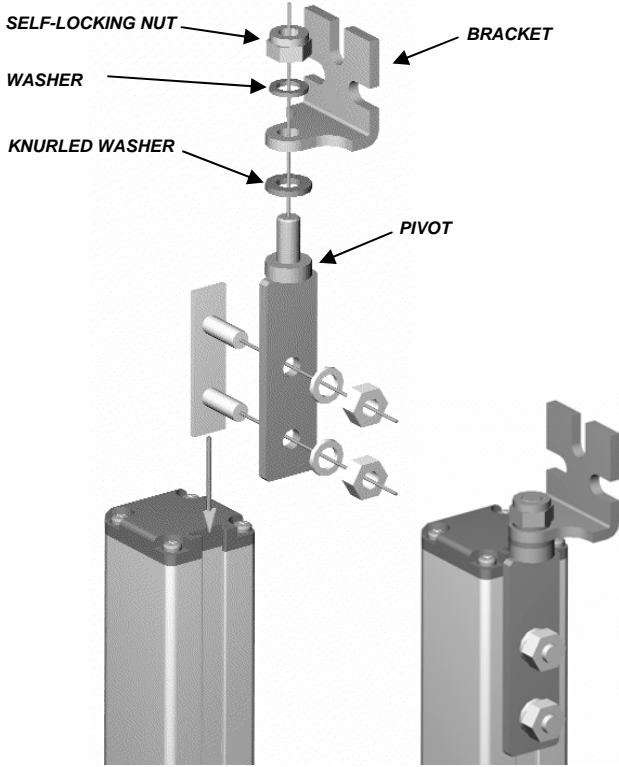

### SFB E180 SWIVEL BRACKETS SET

The present technical sheet is supplied with the swivel brackets, to give the customer the correct instructions about their mounting on the EOS series barriers.

#### ASSEMBLING THE BRACKETS WITH THE BARRIERS

Dimensions in mm

	EOS 150	EOS 300	EOS 450	EOS 600	EOS 750	EOS 900	EOS 1050	EOS 1200	EOS 1250	EOS 1500	EOS 2B	EOS 3B	EOS 4B
Dimens. A	266	416	566	716	866	1016	1166	1316	1466	1616	706	1006	1106
Dimens. B	230	380	530	680	830	980	1130	1280	1430	1580	670	970	1070

Dimensions in mm