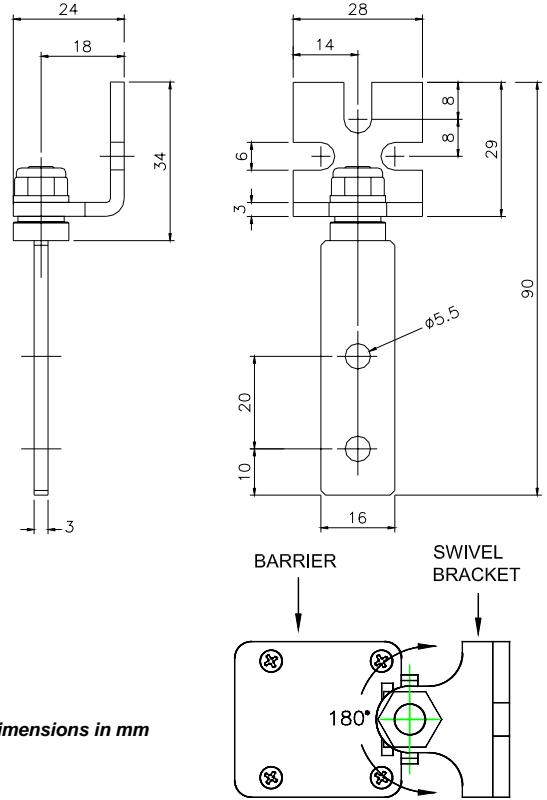

### SFB E180 SWIVEL BRACKETS SET

The present technical sheet is supplied with the swivel brackets, to give the customer the correct instructions about their mounting on the EOS series barriers.

#### ASSEMBLING THE BRACKETS WITH THE BARRIERS

Dimensions in mm

	EOS 150	EOS 300	EOS 450	EOS 600	EOS 750	EOS 900	EOS 1050	EOS 1200	EOS 1250	EOS 1500	EOS 2B	EOS 3B	EOS 4B
Dimens. A	266	416	566	716	866	1016	1166	1316	1466	1616	706	1006	1106
Dimens. B	230	380	530	680	830	980	1130	1280	1430	1580	670	970	1070

Dimensions in mm